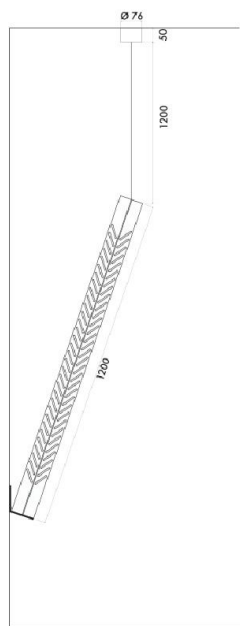

DIMENSIONI:

DIMENSIONS:

FINITURE:

Bianco opaco, nero opaco, sabbia e grigio

Bianco opaco, nero opaco, sabbia e grigio

Bianco opaco, nero opaco, sabbia e grigio

FINISHES:

Matte white, matte black, sand, grey

Matte white, matte black, sand, grey

Matte white, matte black, sand, grey