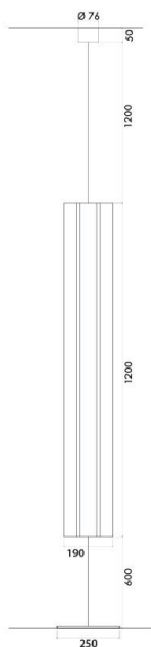

Sospensione in alluminio  
Sorgente LED con driver incorporato + spot LED 4W

**DESCRIPTION:**

Aluminium floor lamp  
LED source with driver on board

Aluminium wall lamp  
LED source with driver on board

Aluminium suspension  
LED source with driver on board + spot LED 4W

**DIMENSIONI:**

**DIMENSIONS:**

**FINITURE:**

Bianco opaco, nero opaco, sabbia e grigio

Bianco opaco, nero opaco, sabbia e grigio

Bianco opaco, nero opaco, sabbia e grigio

**FINISHES:**

Matte white, matte black, sand, grey