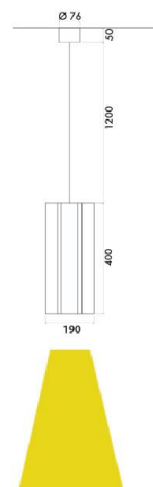

Sospensione in alluminio  
Sorgente LED con driver incorporato + spot LED 4W

**DESCRIPTION:**

Aluminium floor lamp  
LED source with driver on board

Aluminium wall lamp  
LED source with driver on board

Aluminium suspension  
LED source with driver on board + spot LED 4W

**DIMENSIONI:**

**DIMENSIONS:**

**FINITURE:**

Bianco opaco, nero opaco, sabbia e grigio

Bianco opaco, nero opaco, sabbia e grigio

Bianco opaco, nero opaco, sabbia e grigio

**FINISHES:**

Matte white, matte black, sand, grey