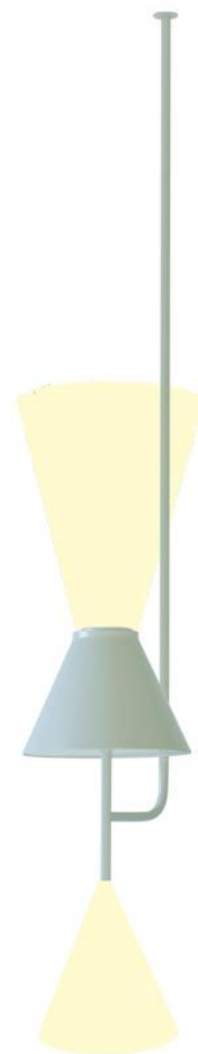

BEDTimestory

SOSPENSIONE

DESCRIZIONE: Sospensione in alluminio equipaggiata con lampada LED attacco E27 e LED 4W.

DESCRIPTION: Aluminium suspension with LED bulb E27 and LED 4W

DIMENSIONI:

DIMENSIONS:

BEDTimestory SOSPENSIONE

FINITURE: Bianco, nero, giallo, blu, verde, grigio

FINISHES: White, black, yellow, blue, green, grey

LAMPADINA:
BULB:

LED PAR 20

DASA

LIGHT YOUR LIFE

BEDTimestory

PARETE

DESCRIZIONE: Lampada da parete in alluminio equipaggiata con lampada LED attacco E27 e LED 4W.

DESCRIPTION: Aluminium applique with LED bulb E27 and LED 4W.

DIMENSIONI:
DIMENSIONS:

BEDTimestory PARETE

FINITURE: Bianco, nero, giallo, blu, verde, grigio

FINISHES: White, black, yellow, blue, green, grey

LAMPADINA:
BULB:

LED PAR 20