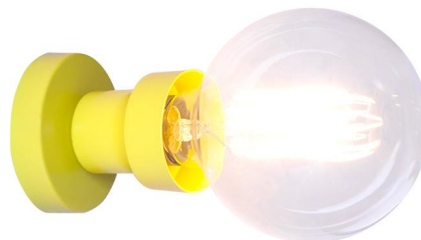

# BULB

DA TERRA

DESCRIZIONE: Lampada da terra in alluminio, attacco E27/GU10

DESCRIPTION: Aluminium floor lamp, with E27/GU10

DIMENSIONI:

DIMENSIONS:

FINITURE: Bianco, nero, giallo, blu, verde, grigio

FINISHES: White, black, yellow, blue, green, grey

# BULB

PARETE/SOFFITTO

**DESCRIZIONE:** Lampada da parete/soffitto in alluminio, attacco E27/GU10, lampadina inclusa.

**DESCRIPTION:** Aluminium wall/suspension lamp, with E27/GU10 bulb included

**DIMENSIONI:**

**DIMENSIONS:**

**FINITURE:** Bianco, nero, giallo, blu, verde, grigio

**FINISHES:** White, black, yellow, blue, green, grey

**LAMPADINA:**

**BULB:**

 Carbonfilament LED  
E27 6W

 Globo E27 - 14W  
860lm - A